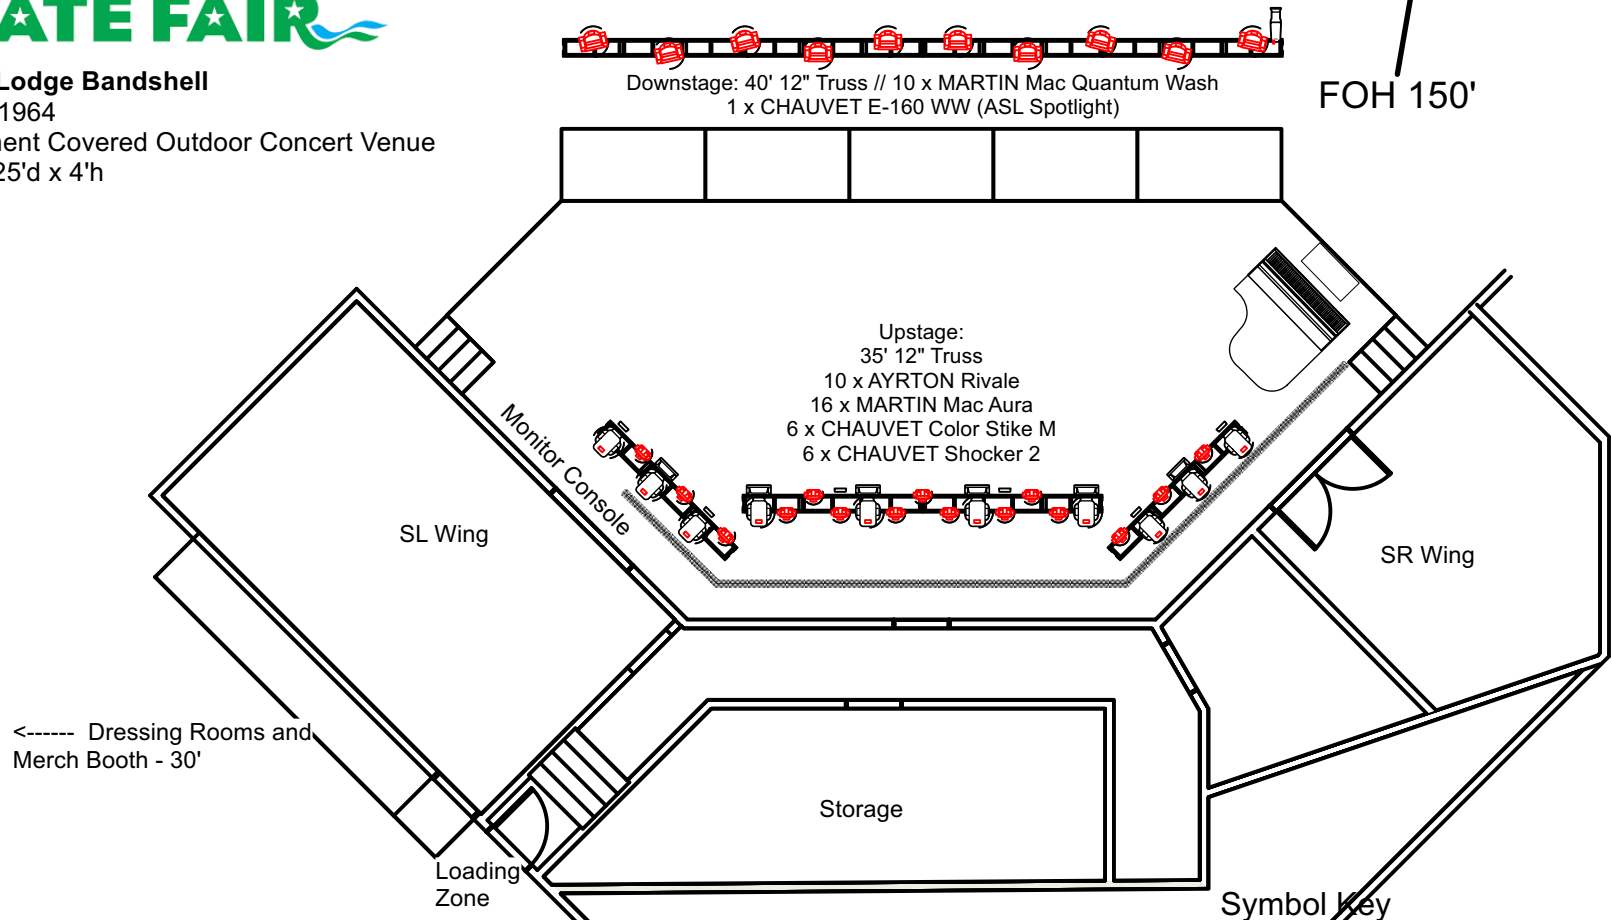

Leinie Lodge Bandshell
 Built in 1964
 Permanent Covered Outdoor Concert Venue
 40'w x 25'd x 4'h

AUDIENCE SEATING AREA

↑
FOH 150'

Symbol Key

-  Ayrton Rivale
-  Mac Quantum Wash
-  Martin MAC Aura
-  Chauvet Color Strike M
-  Chauvet-Shocker
-  Chauvet Ovation E-160 WW 36 deg